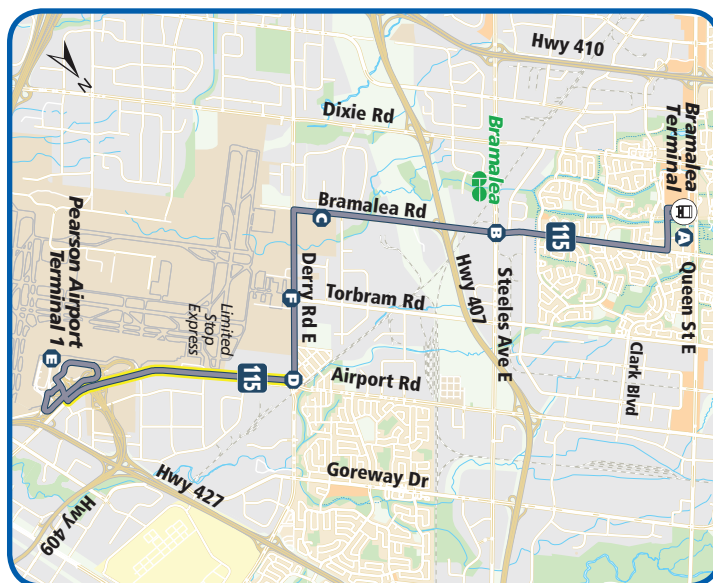

SOUTHBOUND: Sunday-Holiday

Map	Timepoint	AM	AM	AM	AM	AM	PM	PM	PM	PM	PM	PM	PM	PM	PM	PM	PM	
A	Bramalea Terminal	6:26	7:26	8:26	9:26	10:26	11:47	12:47	1:47	2:47	3:47	4:47	5:47	6:47	7:47	8:47	9:47	10:47
B	Bramalea Rd & Steeles Ave	6:32	7:32	8:32	9:32	10:32	11:53	12:53	1:53	2:53	3:53	4:53	5:53	6:53	7:53	8:53	9:53	10:53
C	Bramalea Rd & Boylen Rd	6:36	7:36	8:36	9:36	10:36	11:57	12:57	1:57	2:57	3:57	4:57	5:57	6:57	7:57	8:57	9:57	10:57
D	Derry Rd & Airport Rd	6:39	7:39	8:39	9:39	10:39	12:00	1:00	2:00	3:00	4:00	5:00	6:00	7:00	8:00	9:00	10:00	11:00
	Drop off only on request south of Derry Rd southbound	↓	↓	↓	↓	↓	↓	↓	↓	↓	↓	↓	↓	↓	↓	↓	↓	
E	Pearson Airport - Terminal 1	6:52	7:52	8:52	9:52	10:52	12:13	1:13	2:13	3:13	4:13	5:13	6:13	7:13	8:13	9:13	10:13	11:13

Alternate formats available upon request.

www.bramptontransit.com
905.874.2999
TTY 905.874.2130

Monday – Sunday
Effective: February 13, 2012

Airport Express

115